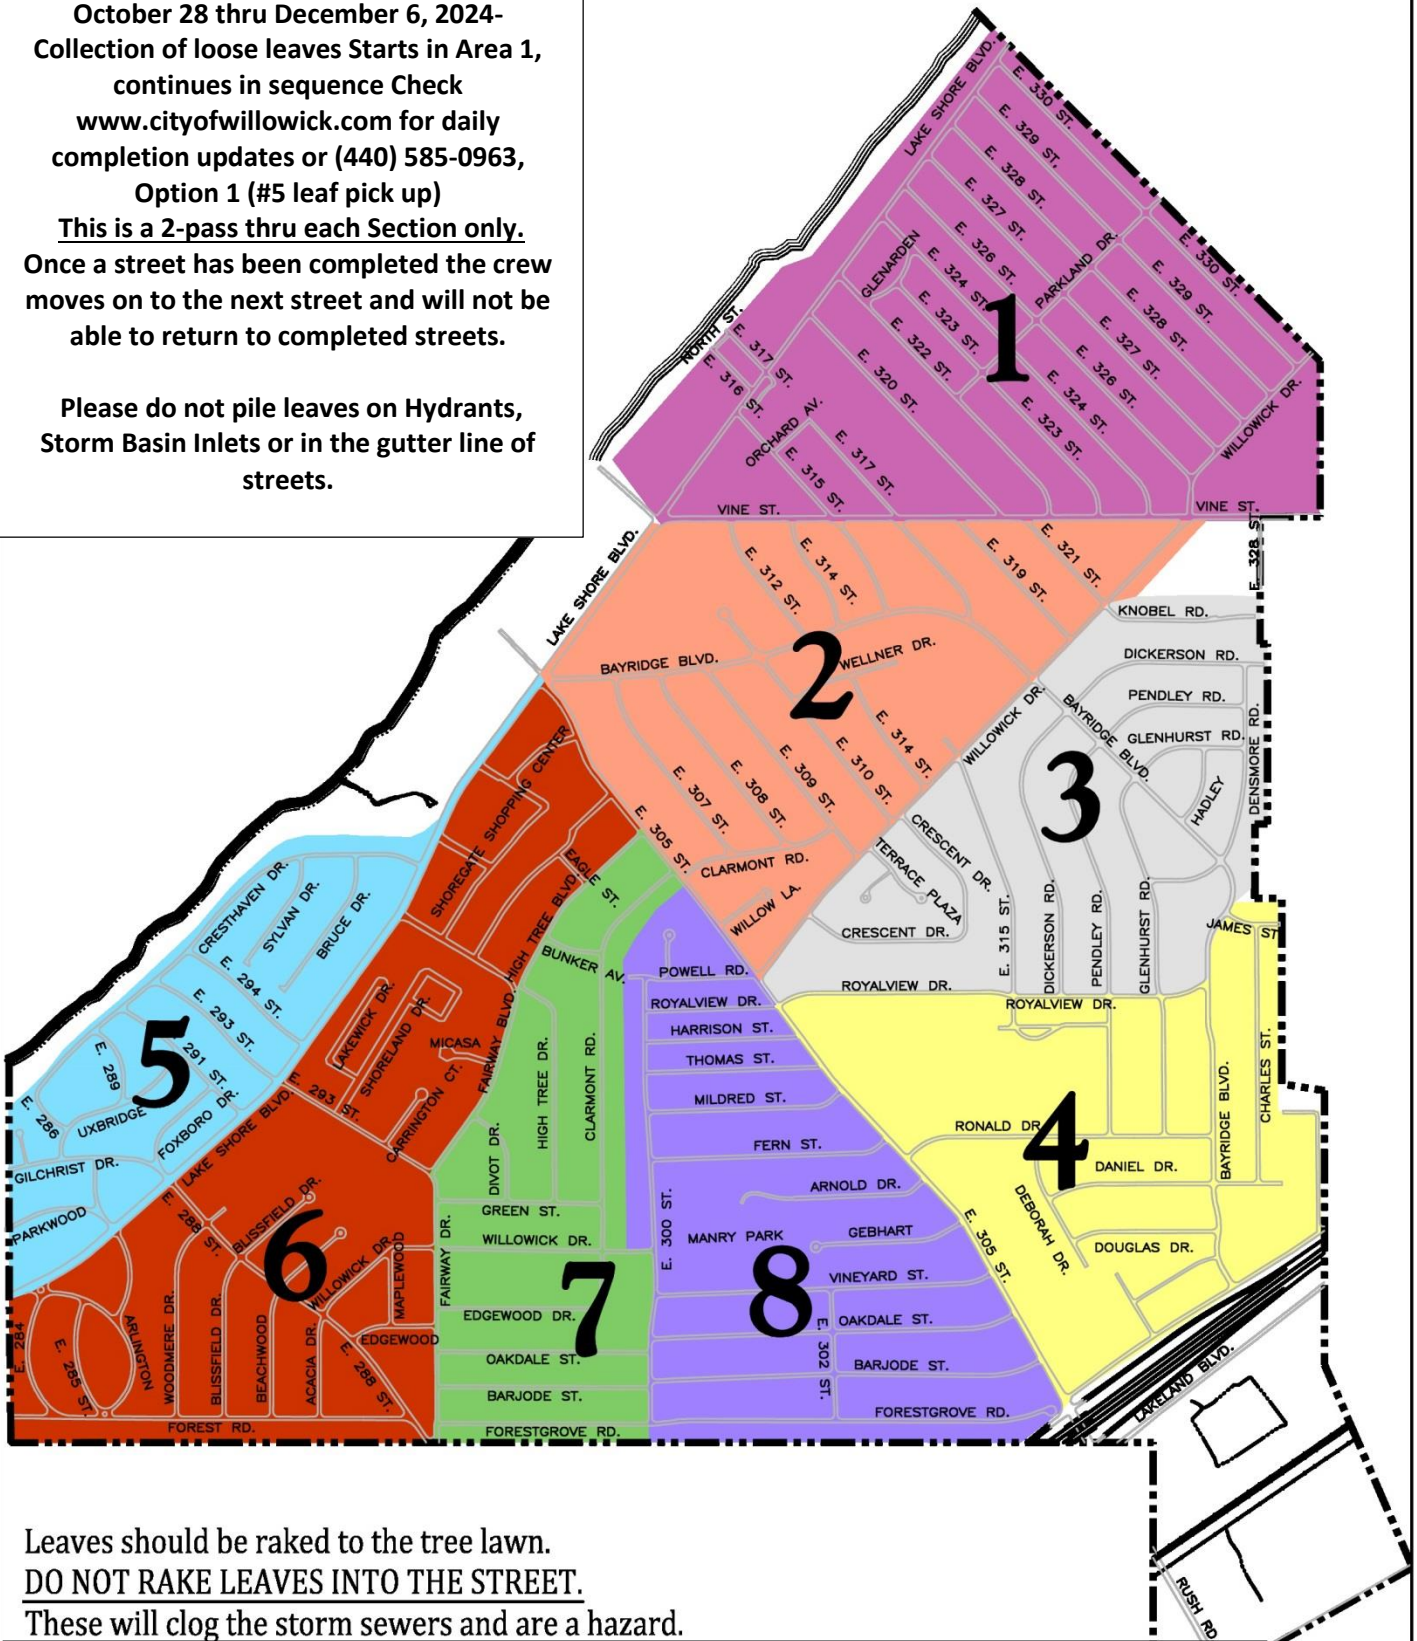

2024 Leaf Pickup

October 28 thru December 6, 2024-
Collection of loose leaves Starts in Area 1,
continues in sequence Check
www.cityofwillowick.com for daily
completion updates or (440) 585-0963,
Option 1 (#5 leaf pick up)

This is a 2-pass thru each Section only.
Once a street has been completed the crew
moves on to the next street and will not be
able to return to completed streets.

**Please do not pile leaves on Hydrants,
Storm Basin Inlets or in the gutter line of
streets.**

Leaves should be raked to the tree lawn.
DO NOT RAKE LEAVES INTO THE STREET.
These will clog the storm sewers and are a hazard.

Residents are encouraged to take advantage of Unlimited Yard Waste pickup through Kimble. Kimble's residential yard waste collection ends the last full week in December. Leaves in kraft bags or containers should be put out on your usual trash pickup day. Loose leaves not collected by December 6, 2024, should be placed in kraft bags or containers for pickup until the last full week in December or when yard waste resumes in the spring.